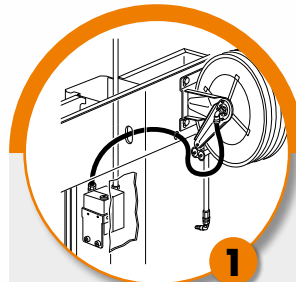

### P/N 0E39338

**Bilateral service column** ▶ suitable for 4 + 4 + 4 hose reels S. 260 mounted like (see below picture)

📦 No.1 packing m<sup>3</sup> 0,460 📊 kg 94

OVERALL DIMENSIONS P:240 H:2510 L:1100 mm

### P/N 0E39340

**Bilateral service column** ▶ suitable for 5 + 5 + 4 hose reels S. 260 mounted like (see below picture)

📦 No.1 packing m<sup>3</sup> 0,460 📊 kg 101

OVERALL DIMENSIONS P:240 H:2510 L:1340 mm

1  
Universal drillings for application of accessories

2  
Suitable for the installation of the FCS system

3  
Holes for drip tray