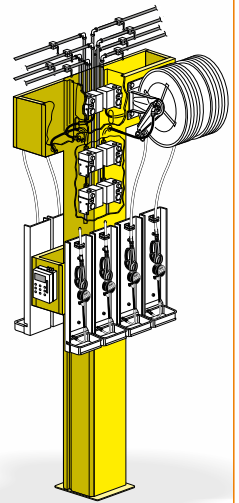

### P/N 0E39338

**Bilateral service column** ▶ suitable for 4 + 4 + 4 hose reels S. 260 mounted like (see below picture)

📦 No.1 packing m<sup>3</sup> 0,460 📊 kg 94

OVERALL DIMENSIONS P:240 H:2510 L:1100 mm

### P/N 0E39340

**Bilateral service column** ▶ suitable for 5 + 5 + 4 hose reels S. 260 mounted like (see below picture)

📦 No.1 packing m<sup>3</sup> 0,460 📊 kg 101

OVERALL DIMENSIONS P:240 H:2510 L:1340 mm

1  
Universal drillings for application of accessories

2  
Suitable for the installation of the FCS system

3  
Holes for drip tray

### CEILING INSTALLATION